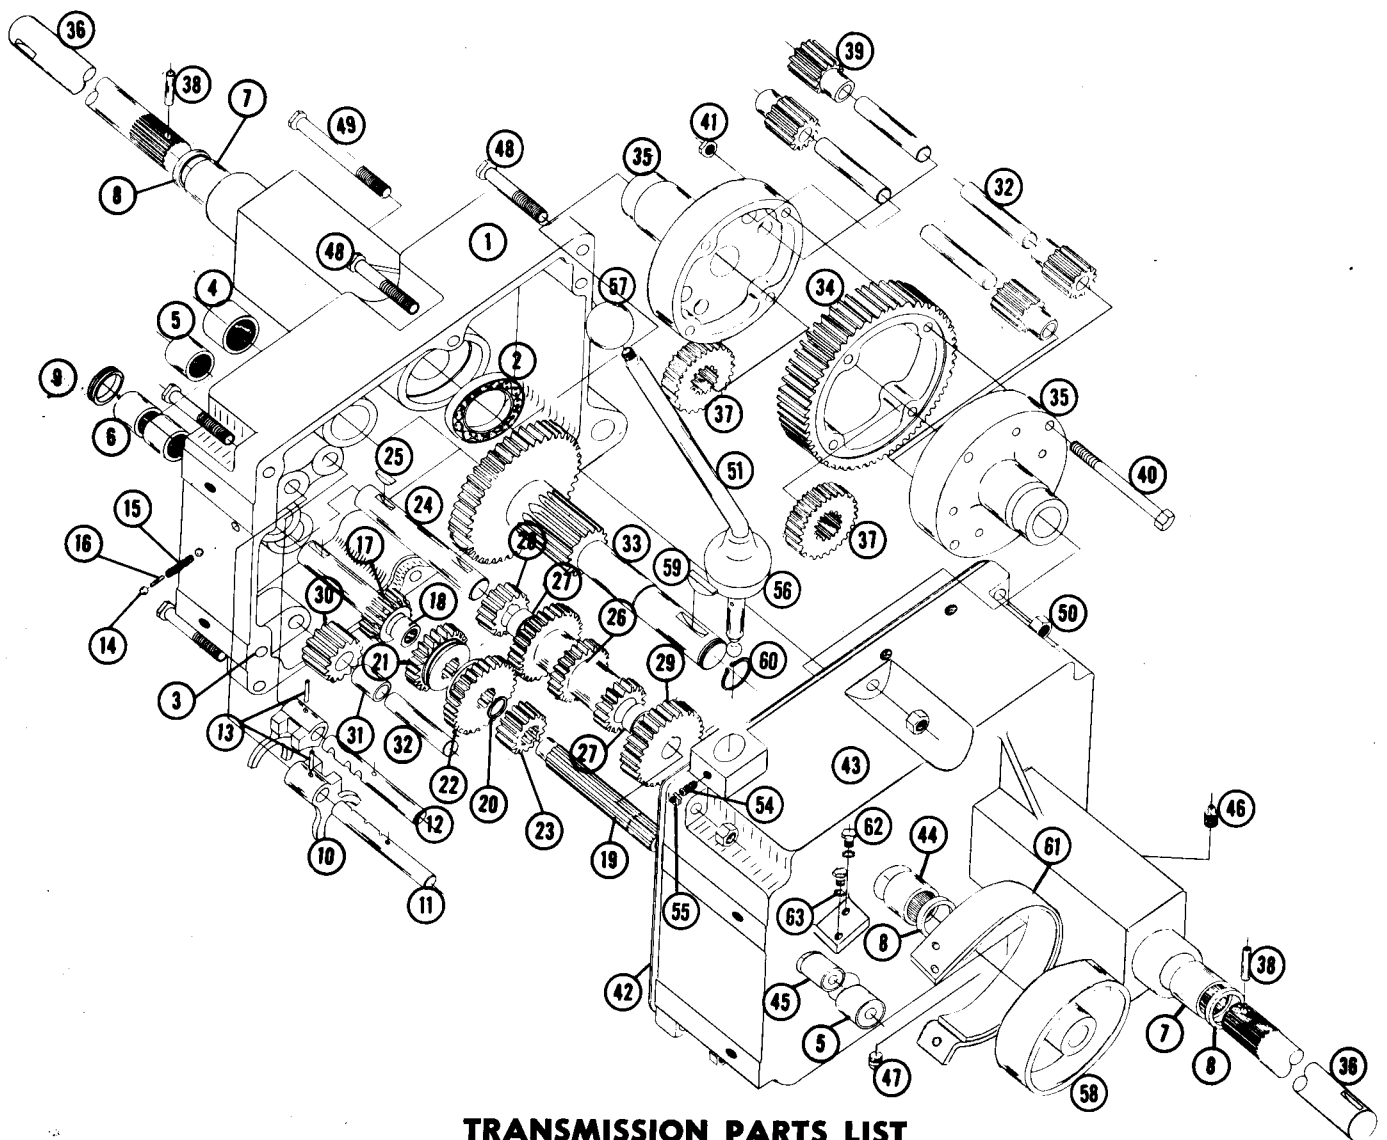

TRANSMISSION PARTS LIST

When ordering parts always list Part No. and name of part.

Ref. No.	Part No.	Description	No. Req'd.	Ref. No.	Part No.	Description	No. Req'd.
1	3900	Case - Transmission	1	33	3903	Gear - Brake Shaft	1
2	1533	Bearing - Ball	2	34	3906	Gear - Bull	1
3	3915	Pin - Locating	2	35	3905	Case - Differential	2
4	1532	Bearing - Needle	1	36	3904	Axle - Rear	2
5	1529	Bearing - Needle	2	37	3908	Gear - Axle	2
6	1508	Bearing - Needle	2	38	933217	Pin - Roll $\frac{1}{4}$ x $1\frac{1}{2}$	2
7	1528	Bearing - Needle	2	39	4235	Gear - Differential Pinion	4
8	1232	Seal - Oil	3	40	1329	Cap Screw - Hex. $\frac{5}{16}$-18 x $3\frac{1}{4}$	4
9	1303	Seal - Oil	1	41	1316	Nut - Hex. Lock $\frac{5}{16}$-18	4
10	3503	Fork - Shift	2	42	3912	Gasket	1
11	5615	Rail - Front Shift	1	43	3901	Case Transmission	1
12	5616	Rail - Rear Shift	1	44	1530	Bearing - Needle	1
13	933156	Pin - Roll $\frac{1}{8}$ x 1	2	45	1531	Bearing - Needle	1
14	3517	Ball - Stop	2	46	943460-4	$\frac{1}{4}$ Std. Pipe Plug	1
15	3518	Spring - Stop	1	47	943420-4	$\frac{3}{8}$ Std. Pipe Plug	1
16	5614	Shift Pin - Stop	1	48	908038-4	Bolt Hex. - $\frac{3}{8}$-16 x 2	5
17	3522	Gear - Input Drive	1	49	908043-4	Bolt - Hex. $\frac{3}{8}$-16 x $3\frac{1}{2}$	1
18	1518	Bearing - Needle	1	50	915113-6	Nut - Nylock $\frac{3}{8}$-16	6
19	3907	Shaft - Spline	1	51	5632	Stick - Shift Ass'y.	1
20	936125	Snap Ring Truarc $\frac{3}{4}$ Shaft	1				
21	3523	Gear (Hi & Intr.)	1	54	6438	Screw - Sq. Hd. - Set $\frac{1}{4}$-20 x $\frac{3}{4}$	1
22	3524	Gear (Low & Reverse)	1	55	915111-4	Nut - Hex. Lock $\frac{1}{4}$-20	1
23	3526	Gear - Spline Shaft	1	56	3577	Boot - Shift Lever	1
24	3910	Cluster - Shaft	1	57	1001	Knob - Shift	1
25	937014	Key - #9 Woodruff	2	58	3902	Drum - Brake	1
26	3525	Gear - Cluster	1	59	937022	Key #15 Woodruff	1
27	1504	Bushing - Bronze	2	60	936131	Snap Ring 1" Shaft	1
28	3528	Pinion - Cluster Shaft Reduction	1	61	4437	Band - Brake	1
29	3527	Gear - Cluster Shaft Reduction	1	62	908002-4	Bolt - Hex. $\frac{1}{4}$-20 x $\frac{5}{8}$	2
30	4204	Gear - Reverse Idler	1	63	920081-4	Washer - Lock $\frac{1}{4}$	2
31	1516	Bushing - Bronze	1				
32	3909	Pin - Reverse Idler	5