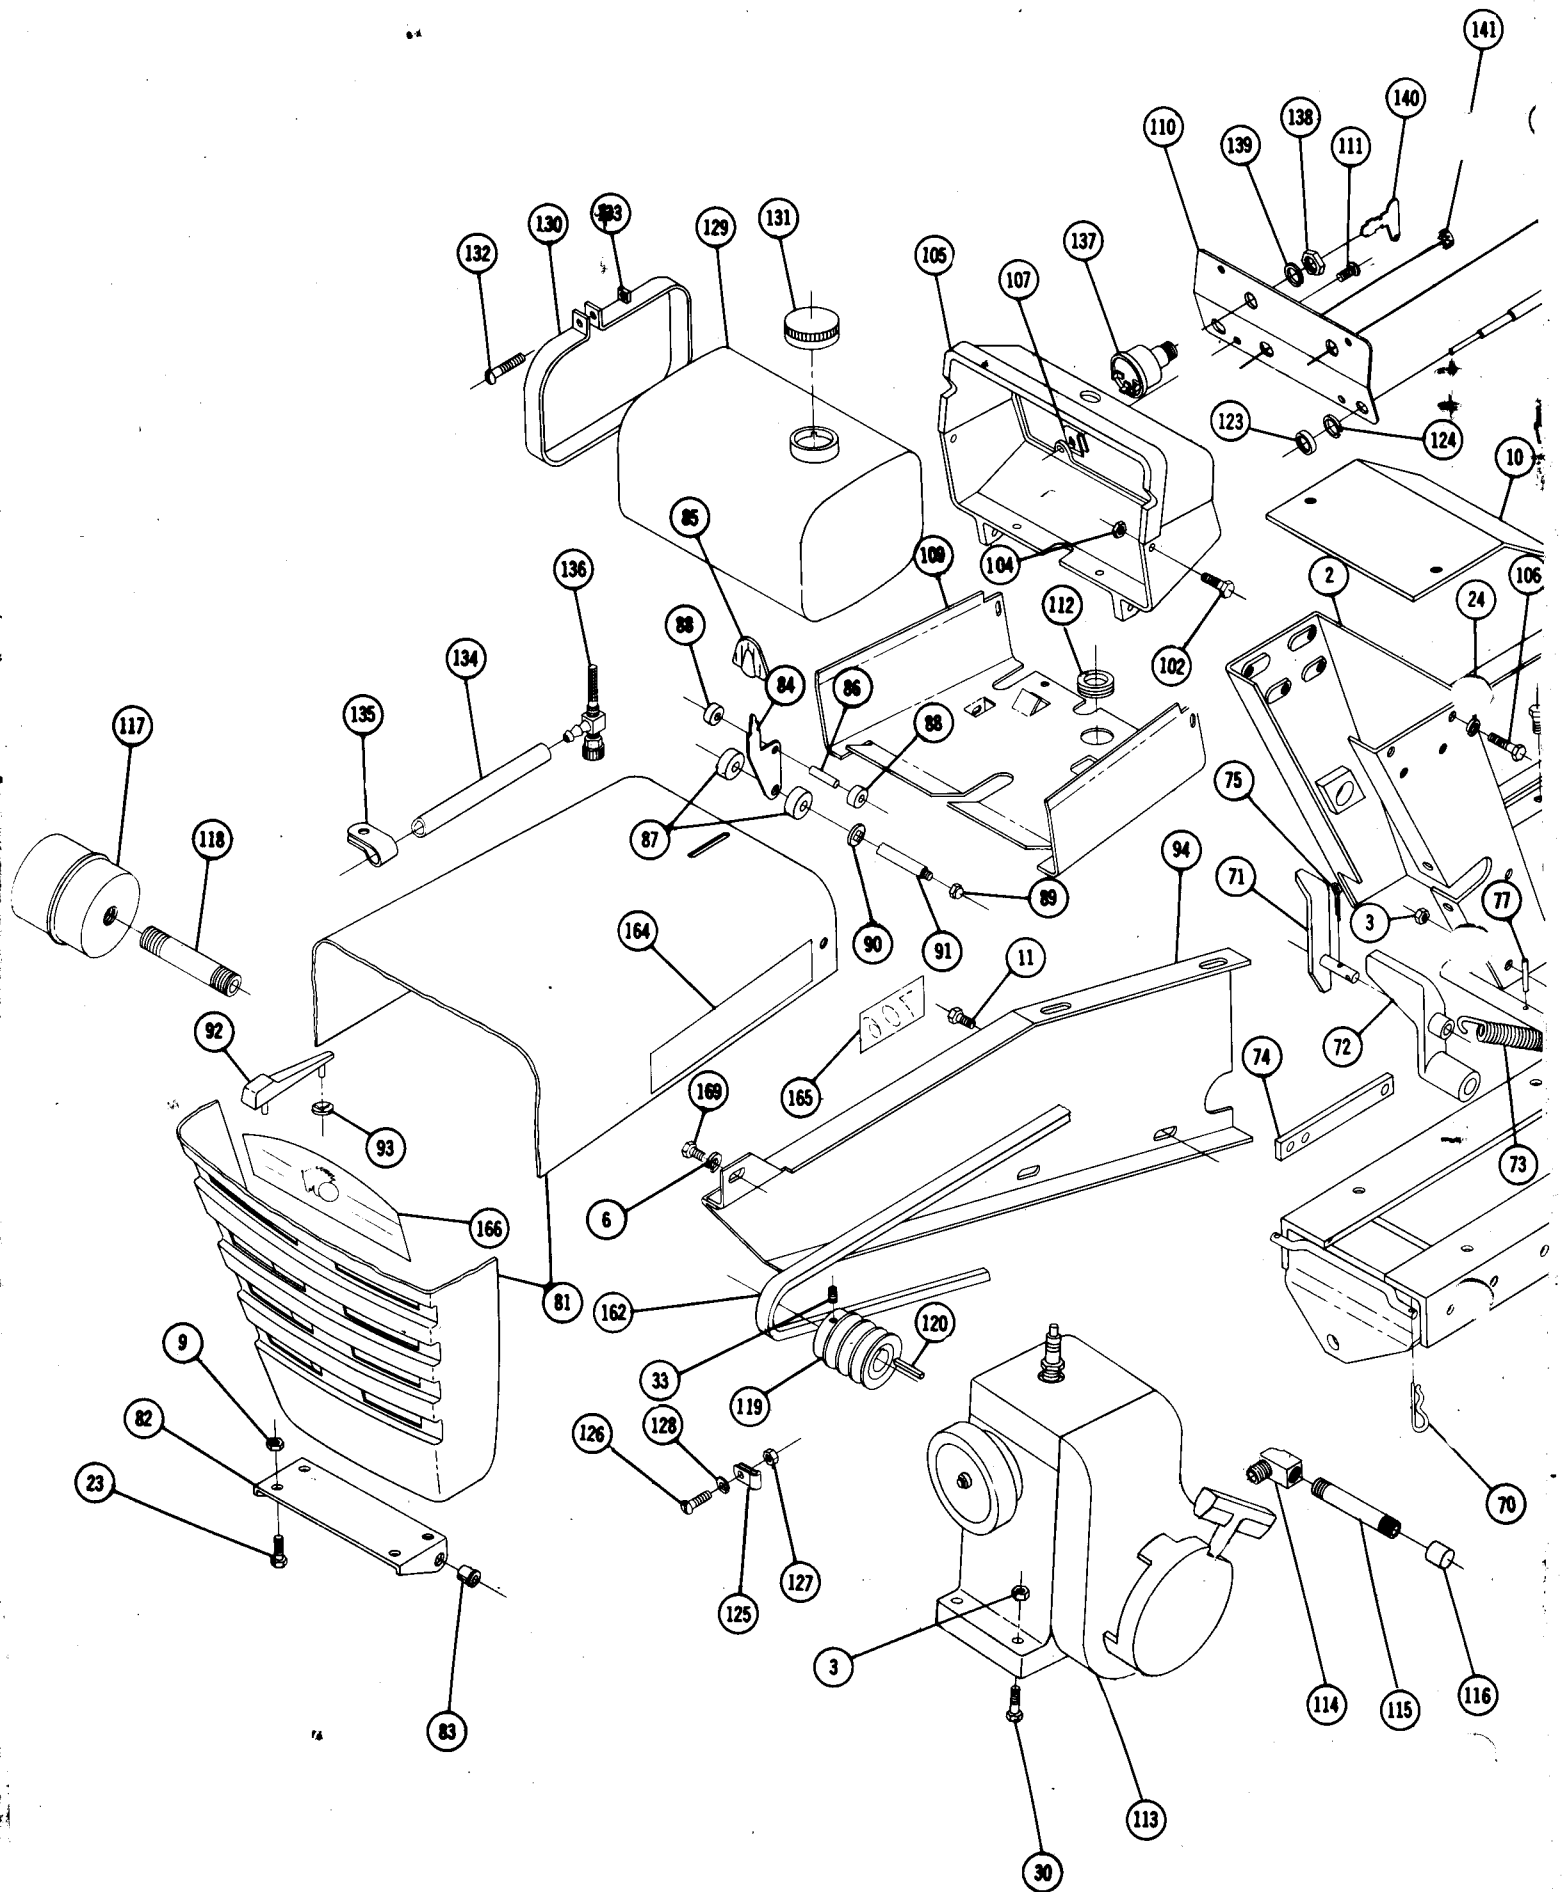

Main Frame Ass'y. a