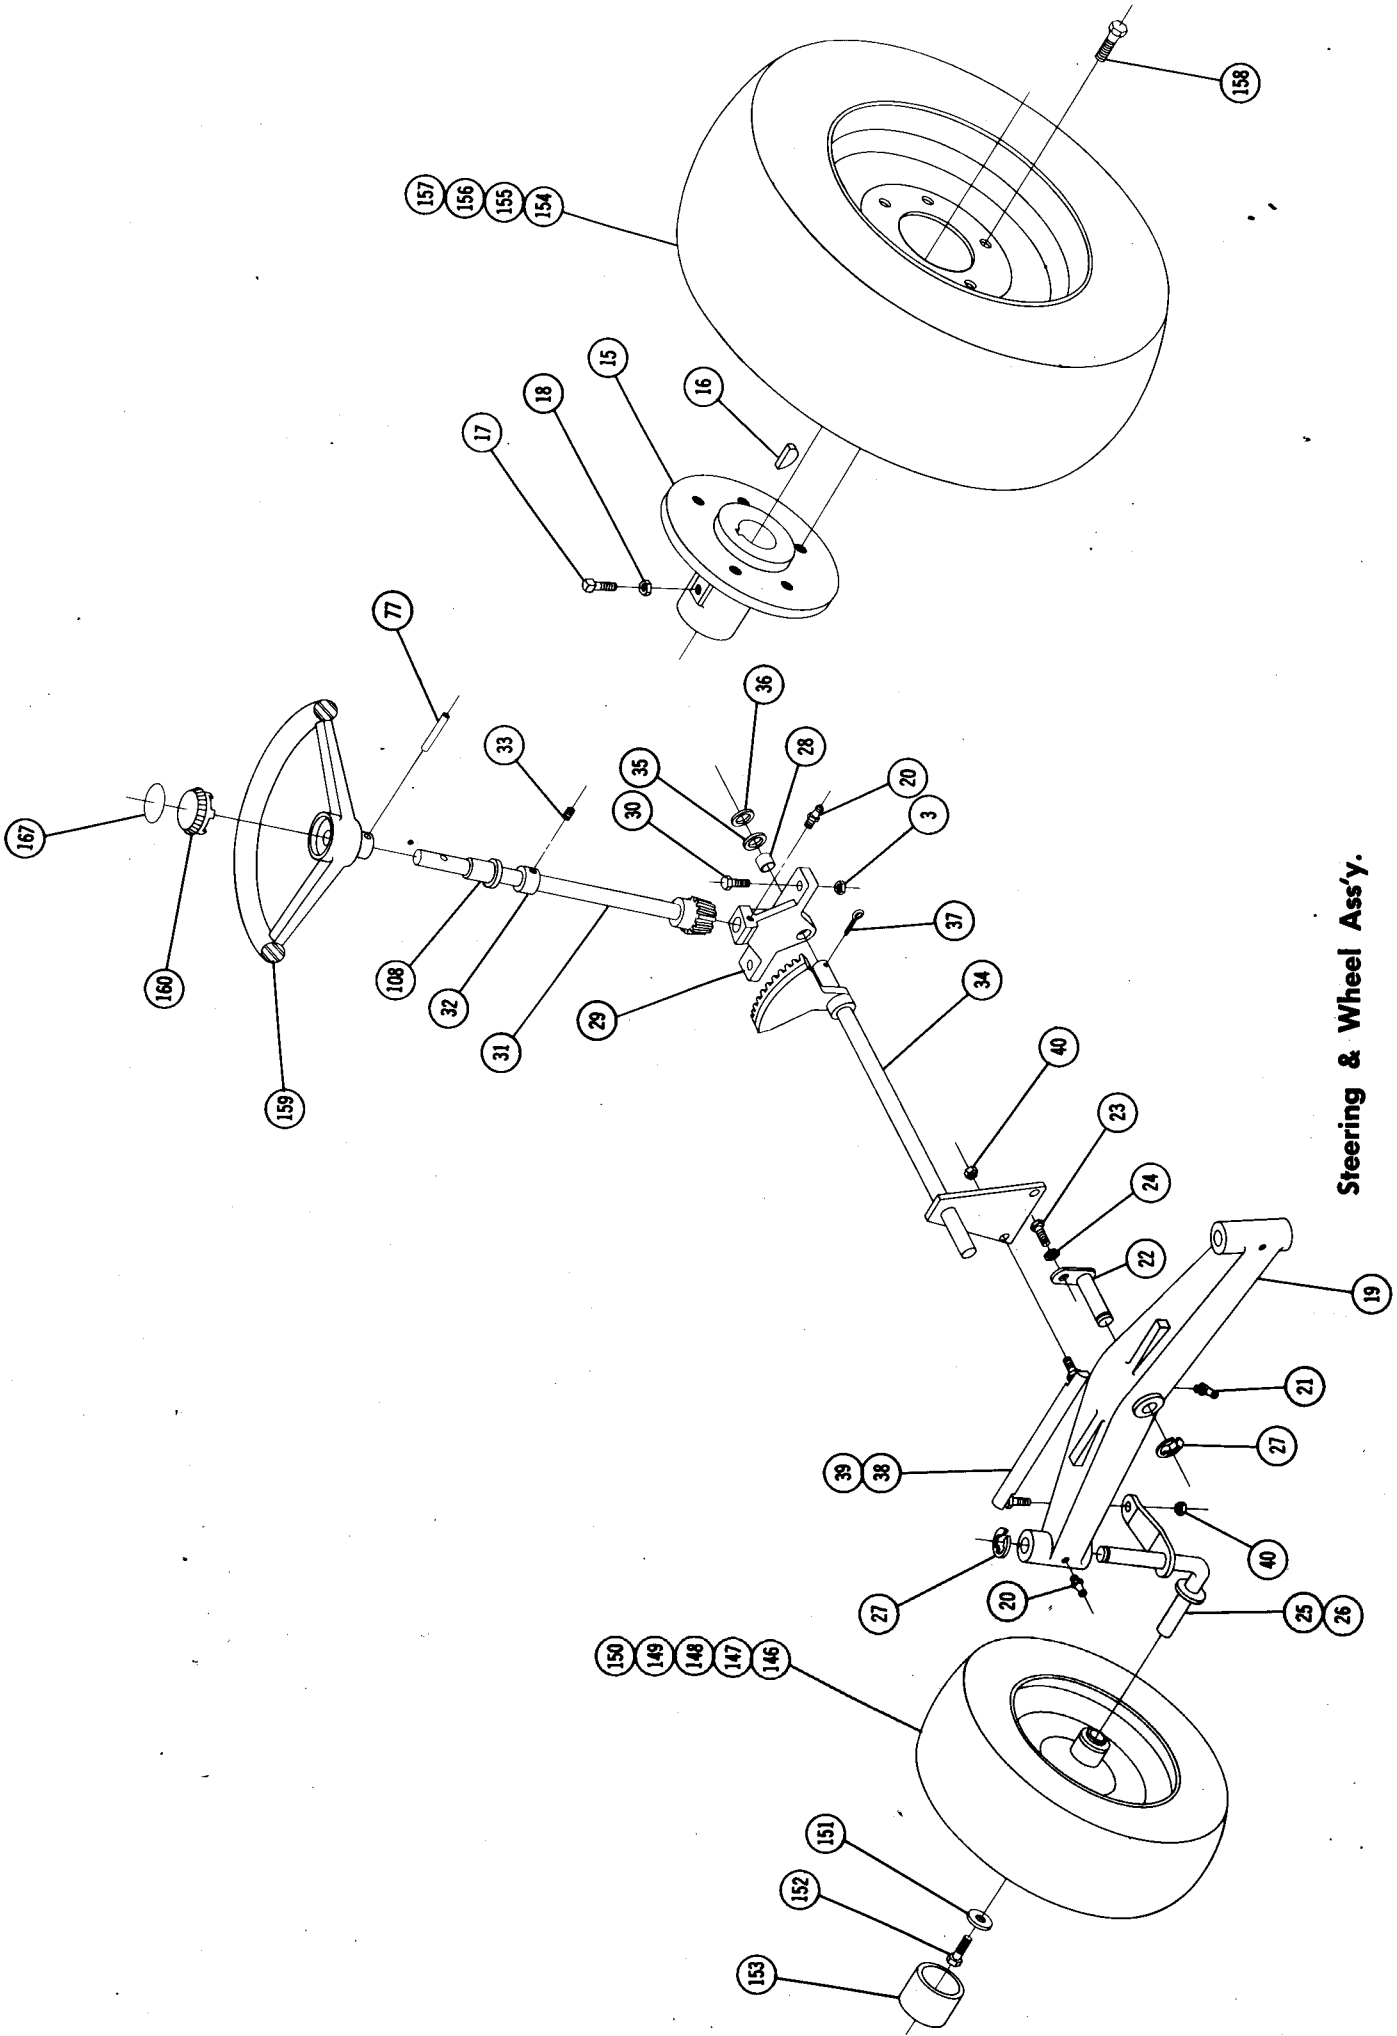

Steering & Wheel Ass'y.