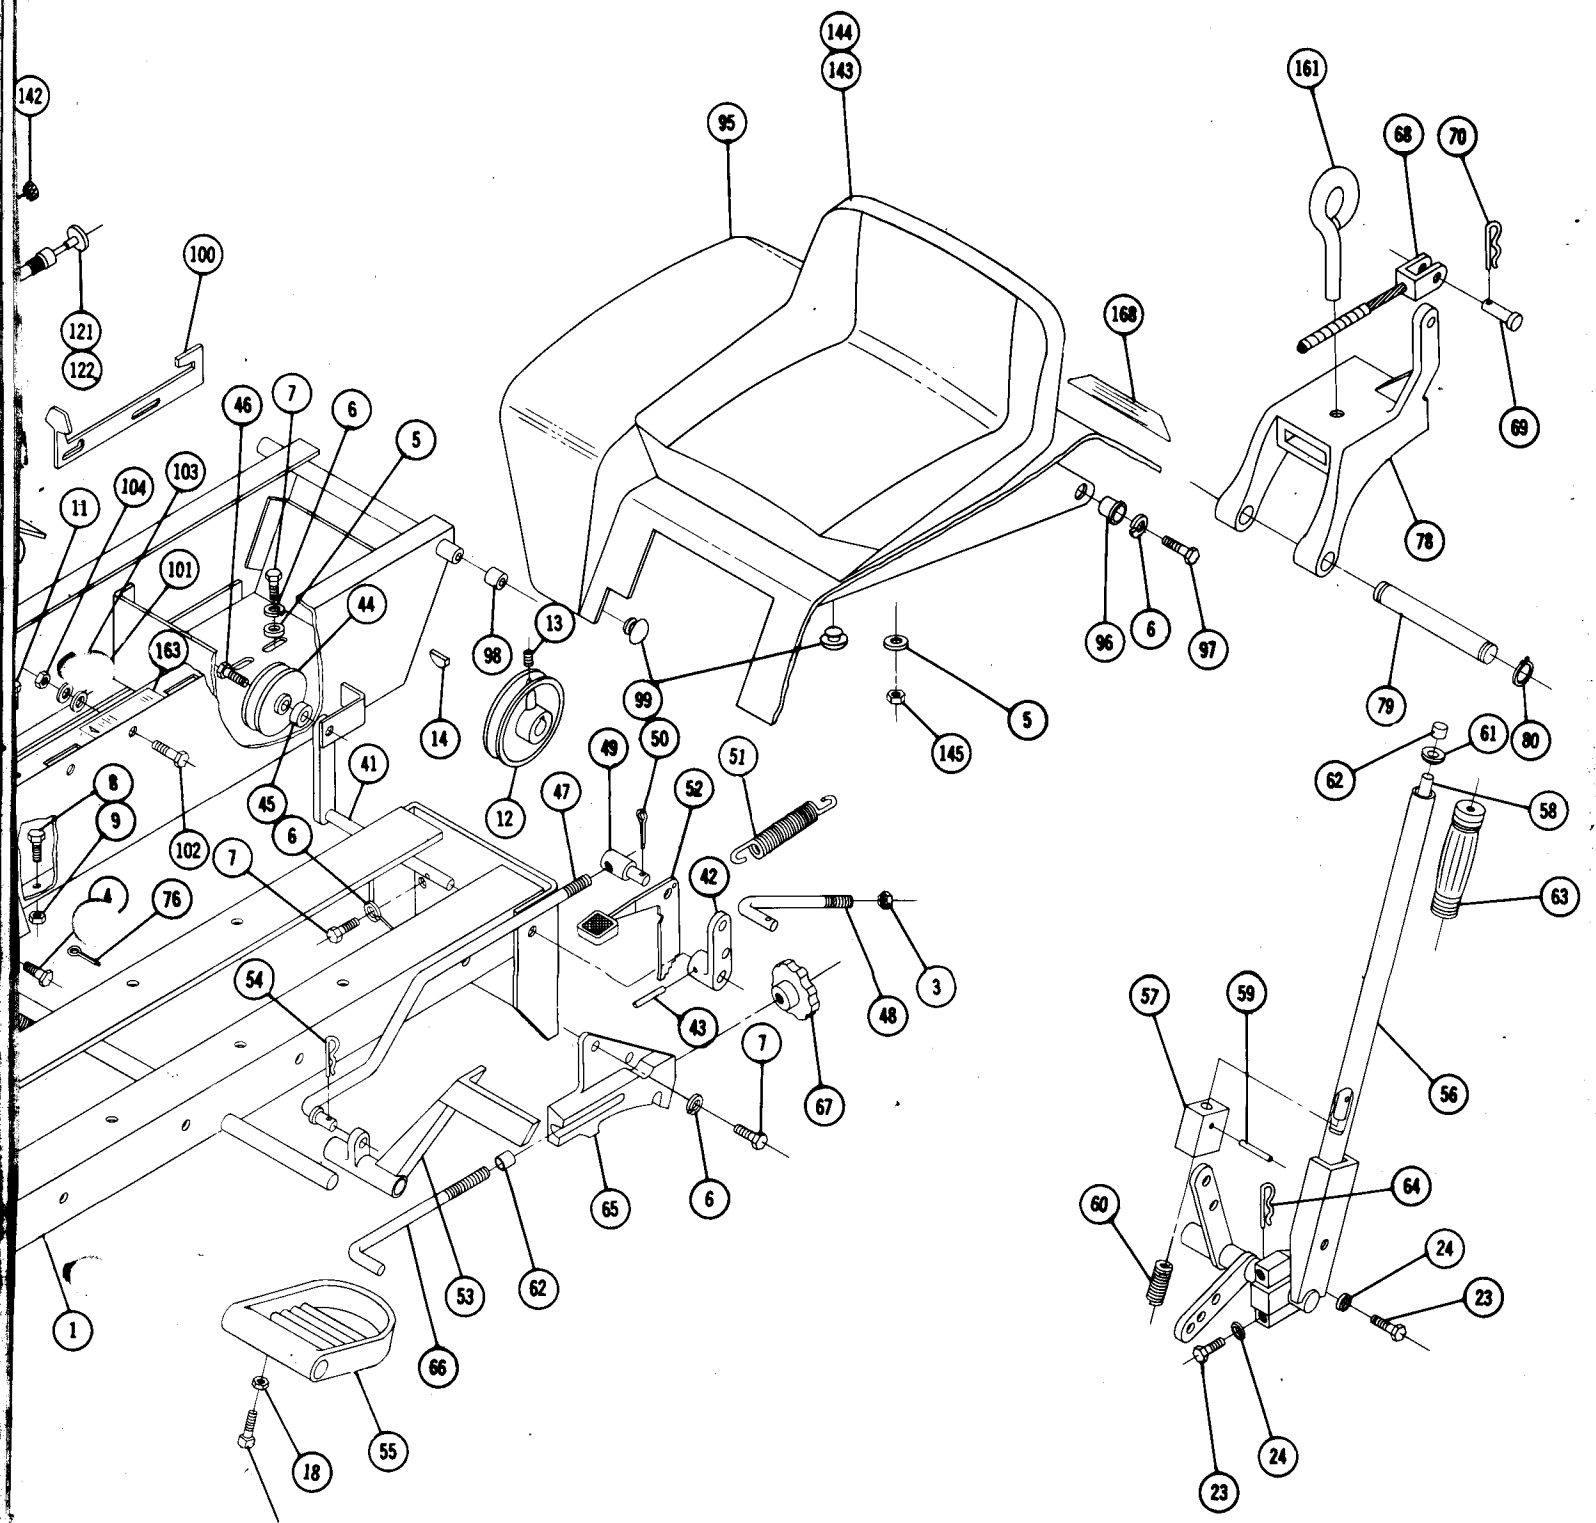

nd Fender, Hood Ass'y.

PARTS LIST for 706 LAWN and GARDEN TRACTOR

(Except Transmission — see page 10 for Transmission break down and Parts List)

When ordering parts always list Part No. and name of part.

Ref. No.	Part No.	Description	No. Req'd.	Ref. No.	Part No.	Description	No. Req'd.
1	5634	Ass'y. Frame	1	43	933158	Roll Pin $\frac{1}{8}$ x $1\frac{1}{4}$	1
2	5645	Ass'y. Hoodstand	1	44	1623	Pulley — Idler	1
3	915663-4	Nut — Elastic Stop $\frac{3}{8}$-16	5	45	1536	Bushing	1
4	908034-4	Bolt Hex $\frac{3}{8}$-16 x 1	2	46	1363	Bolt Hex $\frac{3}{8}$-16 x $\frac{7}{8}$ Special	1
5	920009-4	Washer $\frac{3}{8}$	4	47	2593	Rod — Clutch	1
6	920083-4	Lockwasher $\frac{3}{8}$	7	48	3935	Rod — Brake	1
7	908032-4	Bolt Hex $\frac{3}{8}$-16 x $\frac{3}{4}$	4	49	1861	Stud — Clutch Rod	1
8	908017-4	Bolt Hex $\frac{5}{16}$-18 x $\frac{3}{4}$	2	50	932017-4	Cotter Pin $\frac{1}{8}$ x 1	2
9	915112-6	Nut $\frac{5}{16}$-18 Nylok	6	51	1014	Spring — Clutch	1
10	5622	Ass'y. Cover Plate	1	52	5544	Ass'y. Lever & Knob — Brake	1
11	960151-4	Bolt $\frac{1}{4}$-20 x $\frac{1}{2}$ Whizlock	5	53	2267	Pedal — Clutch	1
12	1611	Pulley	1	54	933504-4	Hair Pin	1
13	909849-5	Set Screw $\frac{1}{4}$-20 x $\frac{3}{16}$	1	55	4421	Footrest	2
14	937014	Key #9 Woodruff	1	56	2266	Ass'y. Lift Lever	1
15	4996	Hub — Wheel	2	57	4438	Plunger	1
16	937022	Key #15 Woodruff	2	58	4439	Rod	1
17	909554	Set Screw Square Head $\frac{3}{8}$-16 x 1	4	59	933168	Roll Pin $\frac{5}{32}$ x $1\frac{1}{16}$	1
18	915113-4	Nut Hex $\frac{3}{8}$-16	4	60	3624	Spring	1
19	5638	Axle — Front	1	61	3578	Guide — Plunger Rod	1
20	1030	Fitting — Grease	3	62	3680	Cap — Plunger Rod	1
21	1481	Fitting — Grease 45°	1	63	1000	Grip — Handle	1
22	6216	Ass'y. Pin & Plate	1	64	933506-4	Hairpin Cotter	1
23	908015-4	Bolt Hex $\frac{5}{16}$-18 x $\frac{1}{2}$	8	65	5640	Quadrant	1
24	920082-4	Lockwasher $\frac{5}{16}$	8	66	2179	Rod — Height Control	1
25	5630	Ass'y. Spindle R.H.	1	67	5280	Knob — Height Control	1
26	5631	Ass'y. Spindle L.H.	1	68	3931	Ass'y. Cable — Lift	1
27	5618	"E" Ring $\frac{3}{4}$ Dia.	3	69	932120-4	Pin — Clevis $\frac{1}{4}$ Dia.	2
28	6397	Bushing	1	70	933503-4	Hairpin	4
29	6396	Support — Steering	1	71	6398	Ass'y. Trip Lever	1
30	908035-4	Bolt Hex $\frac{3}{8}$-16 x $1\frac{1}{4}$	6	72	4239	Pedal — Attachment Clutch	1
31	6567	Ass'y. Steering Shaft — Upper	1	73	5714	Spring	1
32	1085	Collar	1	74	5385	Link	1
33	909848-6	Set Screw $\frac{1}{4}$-20 x $\frac{1}{4}$ Nylok	2	75	932025-4	Cotter Pin	2
34	6565	Ass'y. Steering Shaft — Lower	1	76	932035-4	Cotter Pin	1
35	5210	Washer — Shim (.015)	1	77	933213	Roll Pin $\frac{1}{4}$ x 1	2
36	1278	Washer — Shim (.050)	1	78	3926	Hitch	1
37	932035-4	Cotter Pin $\frac{3}{16}$ x $1\frac{1}{4}$	1	79	3988	Pin — Hitch	1
38	5628	Ass'y. Ball Joint R.H.	1	80	936125	Snap Ring $\frac{3}{4}$ Shaft	2
39	5629	Ass'y. Ball Joint L.H.	1	81	5465	Ass'y. Hood	1
40	915002-6	Nut $\frac{3}{8}$-24 Nylok	4	82	5455	Bracket — Hood Hinge	1
41	3950	Ass'y. Idler Arm & Shaft	1	83	5457	Bushing — Nylon	2
42	4899	Arm — Clutch Rod Pivot	1	84	5467	Lever — Hood Latch	1